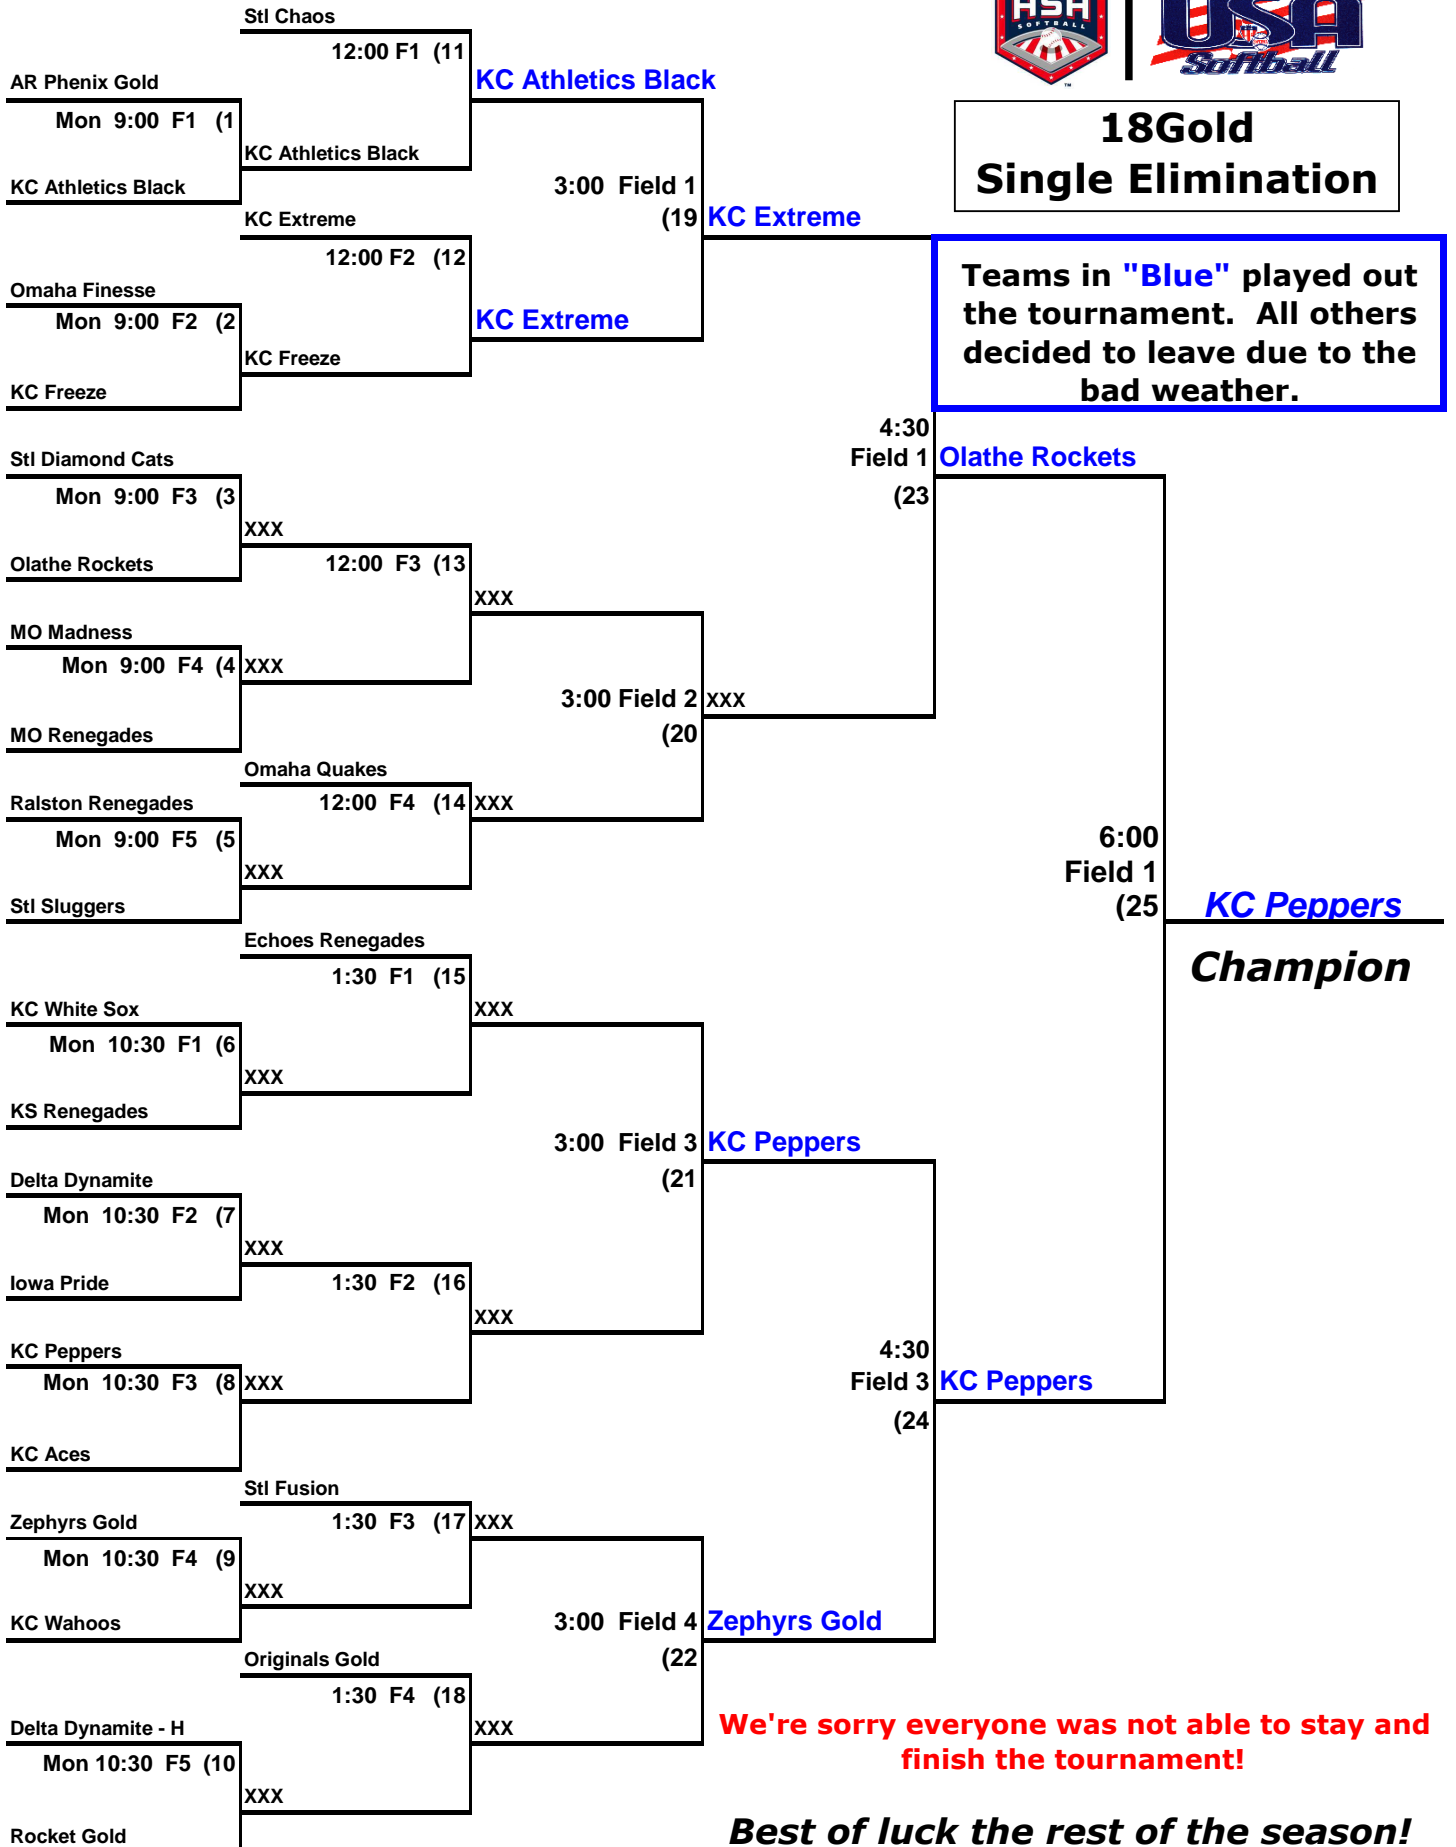

Kansas City ASA Memorial Day Girls Fastpitch Invitational

**18Gold
Single Elimination**

Teams in "Blue" played out the tournament. All others decided to leave due to the bad weather.

We're sorry everyone was not able to stay and finish the tournament!

Best of luck the rest of the season!