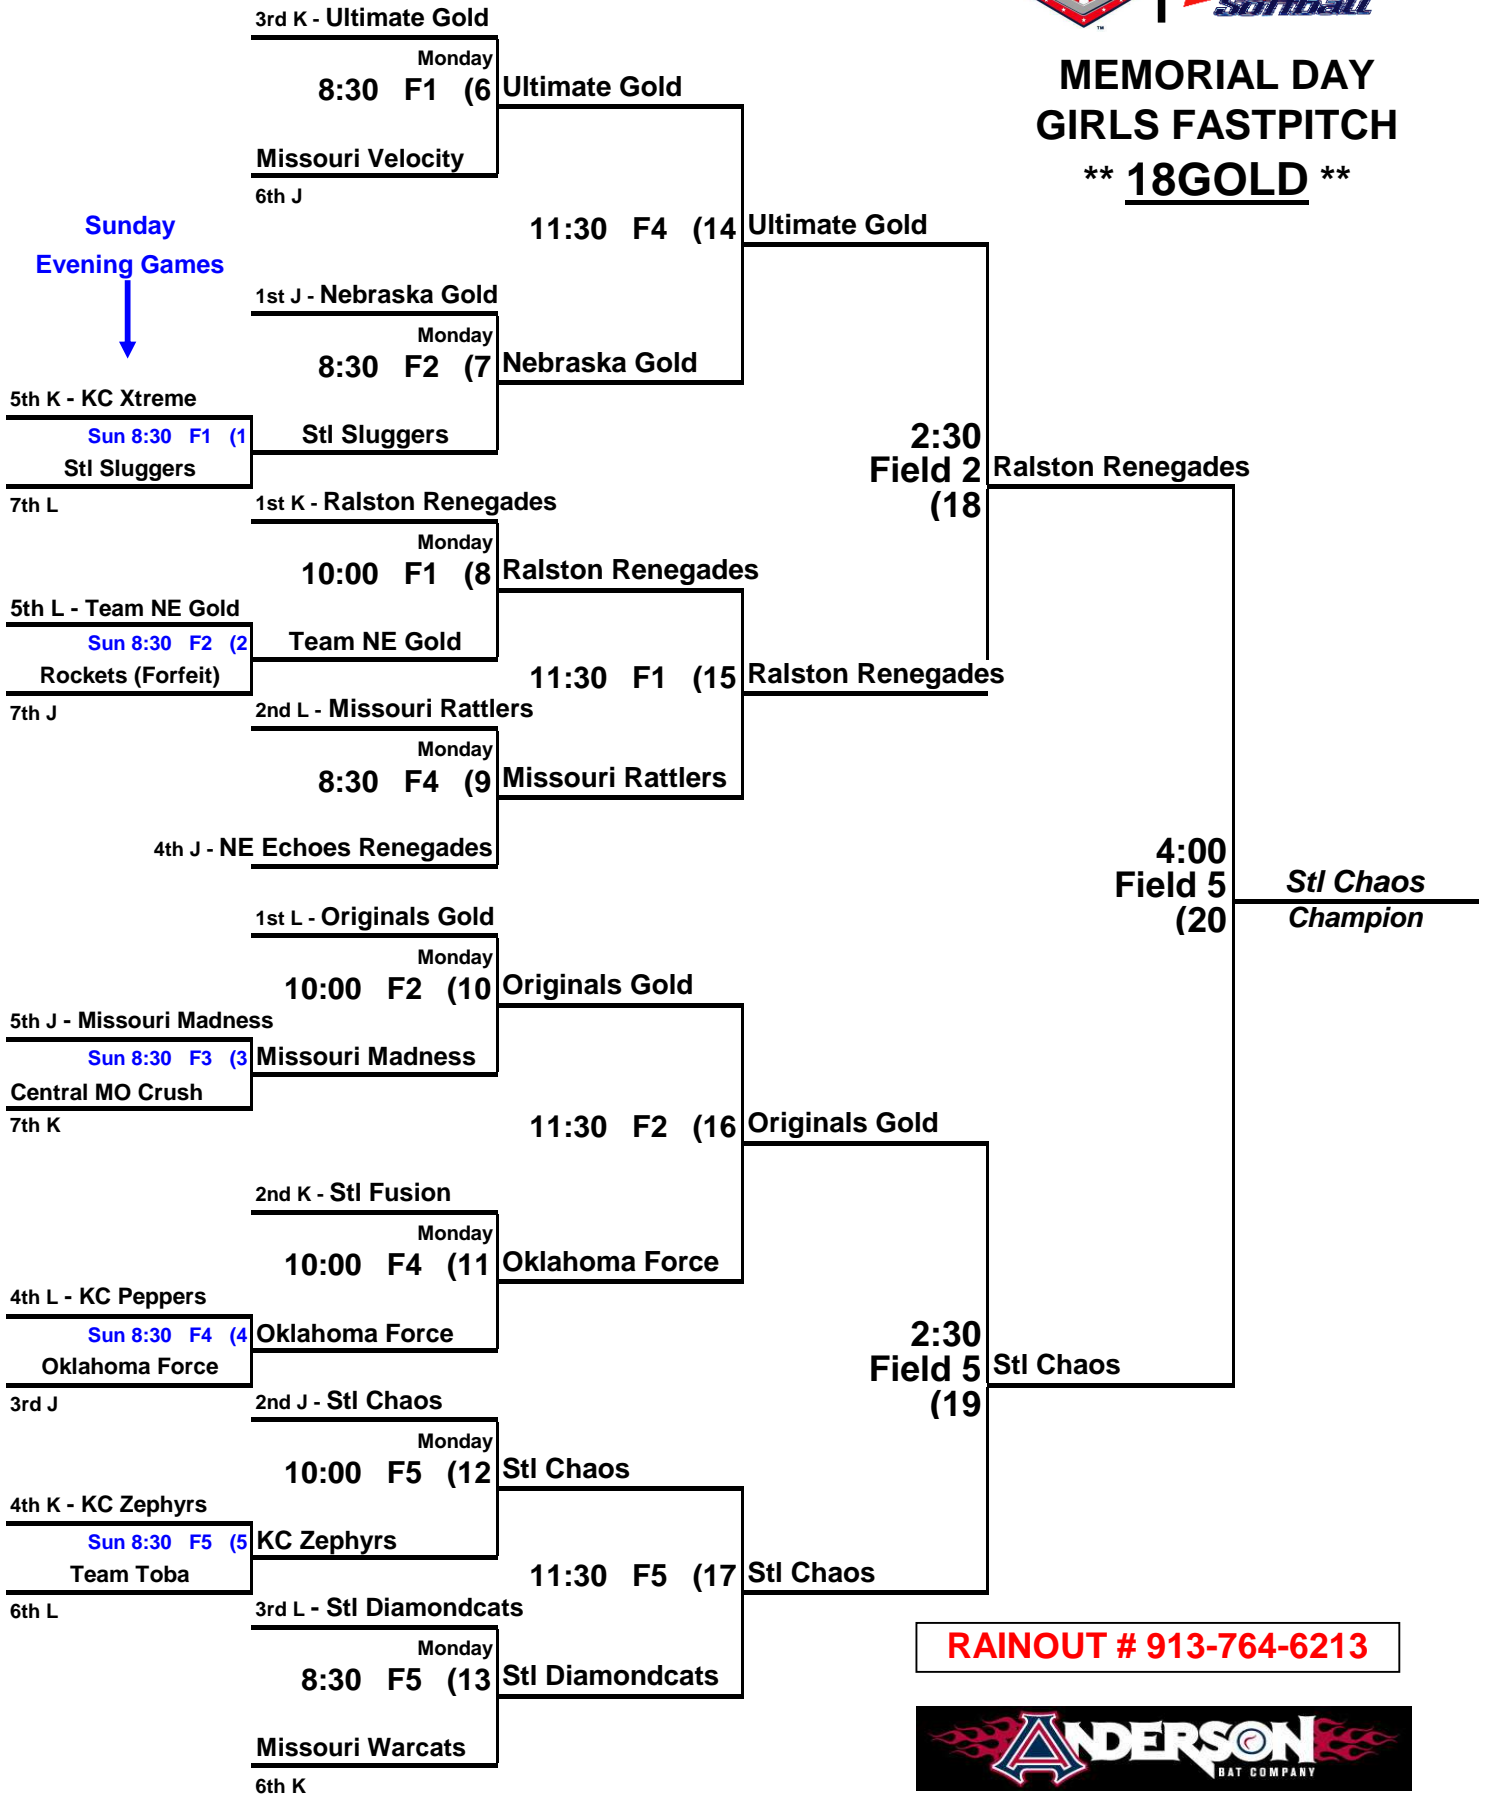

SINGLE ELIMINATION

All Games Are At Lone Elm

MEMORIAL DAY GIRLS FASTPITCH

**** 18GOLD ****

RAINOUT # 913-764-6213