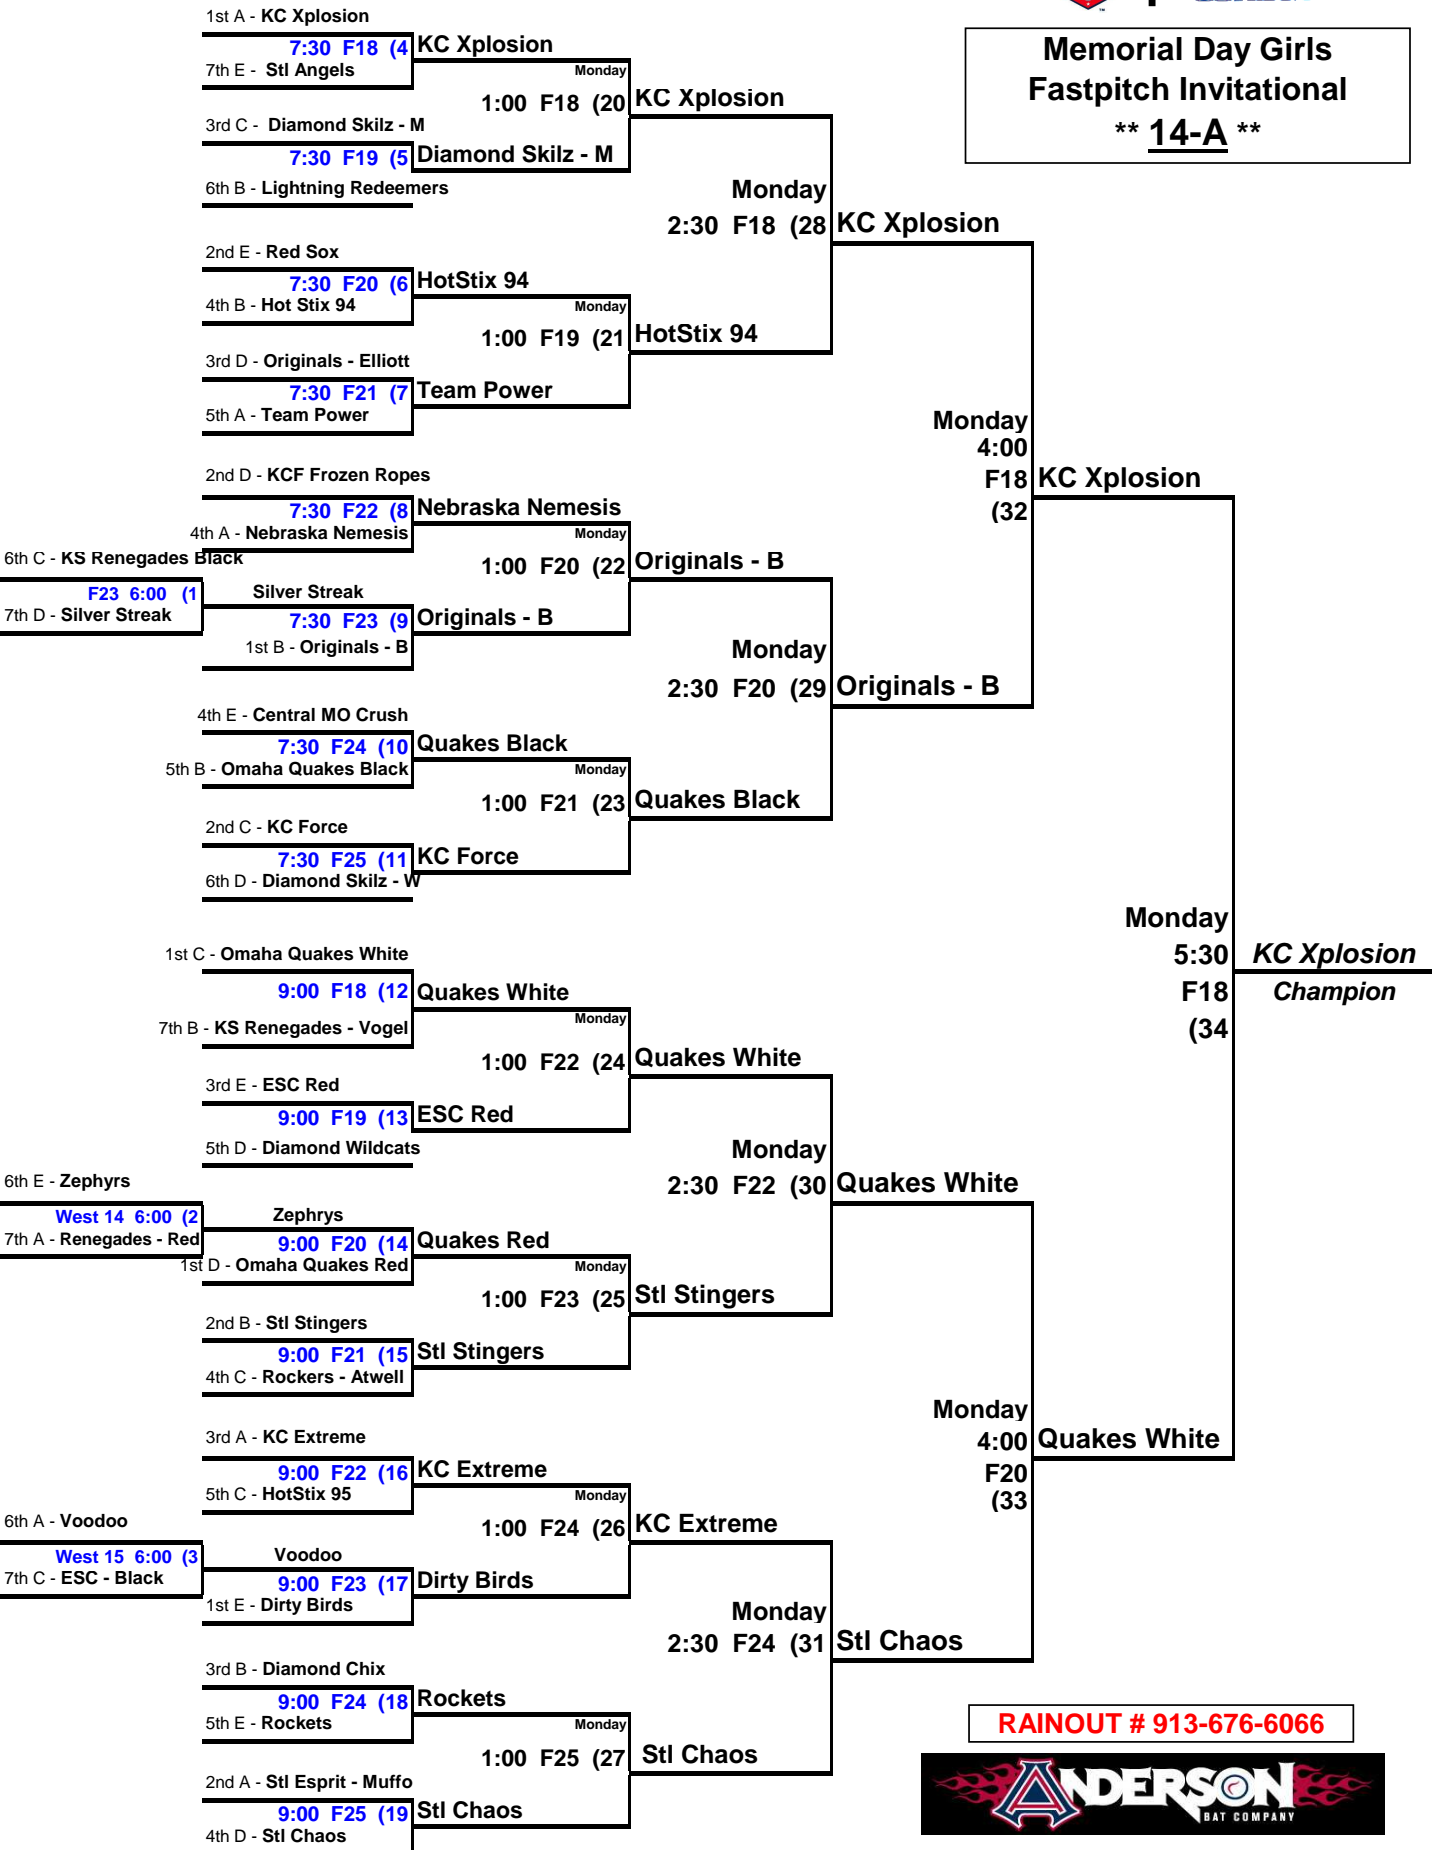

# SINGLE ELIMINATION BRACKET

Games 1 thru 19 are played on Sunday  
 All other Single Elim games are on Monday

**Memorial Day Girls  
 Fastpitch Invitational  
 \*\* 14-A \*\***

**Monday  
 5:30 F18 (34) KC Xplosion  
 Champion**

**Monday  
 4:00 F20 (33) Quakes White**

**RAINOUT # 913-676-6066**